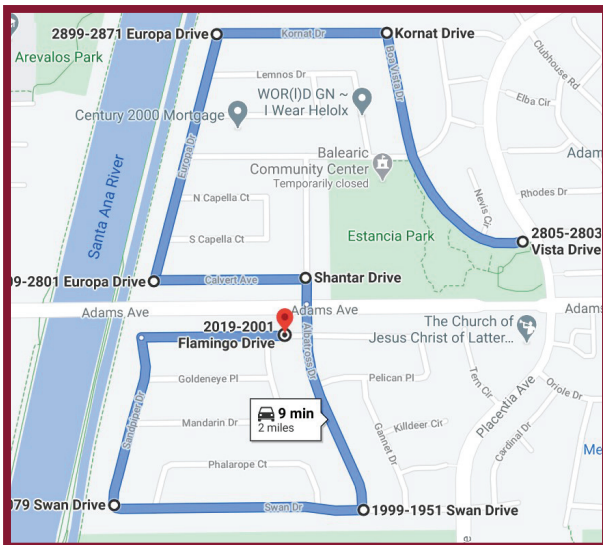

IT'S FIRE PREVENTION WEEK

observe from the curb

Fire Station #4's Neighborhood Route

Saturday, October 9 beginning at 10:00-10:45 a.m.

All units are subject to emergency calls for service. If we miss your neighborhood due to an emergency call, please accept our apology.

Follow us on Facebook @costamesafirerescue for updates.

ROUTE BEGINS:

- ▶ Starting at Wilson and Pacific travel to Victoria (3 minutes)
- ▶ Victoria and Canyon travel to Wilson (3 minutes)
- ▶ Wilson and Canyon to Republic (3 minutes)
- ▶ Republic to Joan to Federal and back to Wilson (4 minutes)
- ▶ Wilson and Federal to Pomona (6 minutes)
- ▶ Pomoma to Joann to maple and back to Victoria (8 minutes)

NORTH ROUTE:

- ▶ Start at Boa Vista and Placentia to Kornat (3 minutes)
- ▶ Kornat to Europa to Calvert to Shantar (5 minutes)
- ▶ Shantar to Albatross to swan (5 minutes)
- ▶ Swan to Sandpiper to Flamingo (5 minutes) – Route Ends