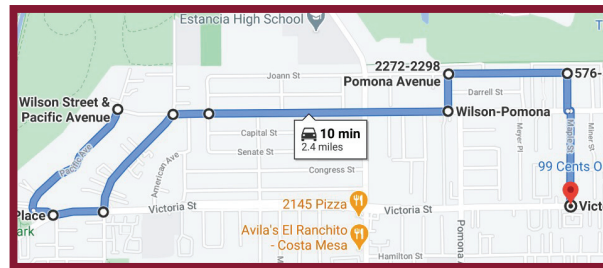

IT'S FIRE PREVENTION WEEK

observe from the curb

Fire Station #4's Neighborhood Route

Saturday, October 9 beginning at 10:00-10:45 a.m.

All units are subject to emergency calls for service. If we miss your neighborhood due to an emergency call, please accept our apology.

Follow us on Facebook @costamesafirerescue for updates.

ROUTE BEGINS:

- ▶ Starting at Wilson and Pacific travel to Victoria (3 minutes)
- ▶ Victoria and Canyon travel to Wilson (3 minutes)
- ▶ Wilson and Canyon to Republic (3 minutes)
- ▶ Republic to Joan to Federal and back to Wilson (4 minutes)
- ▶ Wilson and Federal to Pomona (6 minutes)
- ▶ Pomoma to Joann to maple and back to Victoria (8 minutes)

NORTH ROUTE:

- ▶ Start at Boa Vista and Placentia to Kornat (3 minutes)
- ▶ Kornat to Europa to Calvert to Shantar (5 minutes)
- ▶ Shantar to Albatross to swan (5 minutes)
- ▶ Swan to Sandpiper to Flamingo (5 minutes) – Route Ends