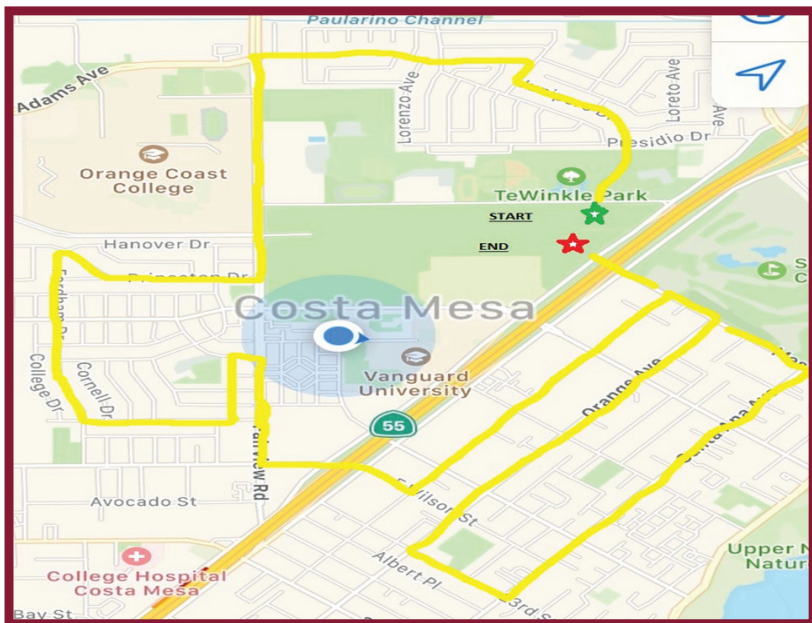

IT'S FIRE PREVENTION WEEK

observe from the curb

Fire Station #5's Neighborhood Route

Saturday, October 9 beginning at 10:00-10:45 a.m.

All units are subject to emergency calls for service. If we miss your neighborhood due to an emergency call, please accept our apology.

Follow us on Facebook @costamesafirerescue for updates.

ROUTE STARTS:

- ▶ Arlington Dr. / Junipero Dr.
 - ▶ Junipero Dr, RIGHT on La Salle Ave.
 - ▶ La Salle Ave, LEFT on El Camino Dr.
 - ▶ El Camino Dr, LEFT on Fairview Rd.
 - ▶ Fairview Rd, RIGHT on Princeton Dr.
 - ▶ Princeton Dr, LEFT on Fordham Dr.
 - ▶ Fordham Dr, LEFT on Wake Forest Rd.
 - ▶ Wake Forest Rd, RIGHT on SB Newport Blvd.
 - ▶ SB Newport Blvd, LEFT on 22nd St.
 - ▶ 22nd St, LEFT on Elden Ave.
 - ▶ Elden Ave, RIGHT on Mesa Dr.
 - ▶ Mesa Dr, RIGHT on Orange Ave.
 - ▶ Orange Ave, LEFT on 22nd St.
 - ▶ 22nd St, LEFT on Santa Ana Ave.
 - ▶ Santa Ana Ave, LEFT on Mesa Dr.
- END at Mesa Dr. and SB Newport Blvd