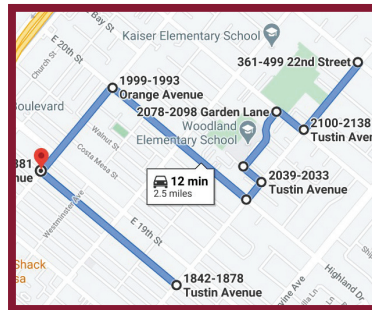

## observe from the curb

## Fire Station #3's Neighborhood Route

Saturday, October 9 beginning at 10:00-10:45 a.m.

All units are subject to emergency calls for service. If we miss your neighborhood due to an emergency call, please accept our apology.

### ROUTE BEGINS:

- ▶ 23rd Street to Santa Ana (4 minutes)
- ▶ Albert to Elden (4 minutes)
- ▶ South Elden to Cecil to Santa Ana (4 minutes)
- ▶ Santa Anna to Virginia to Elden (5 minutes)
- ▶ Elden to 22nd continue to Tustin (5 minutes)
- ▶ Tustin to 2st through Garden Lane By Kaiser elementary (3 minutes)
- ▶ Garden to 20th then across 20th to Orange (5 minutes)
- ▶ Orange to Costa Mesa Street to Tustin (5 minutes)
- ▶ Tustin to 19th across to Orange (5 minutes)
- ▶ Orange to Flower to Tustin (5 minutes)
- ▶ Tustin to Flower to Orange (5 minutes)
- ▶ Orange to Broadway to Tustin (5 minutes)
- ▶ Tustin to Magnolia to Orange (5 minutes)
- ▶ Orange to 18th to Tustin (5 minutes)
- ▶ Tustin to Ogle to Orange (5 minutes)
- ▶ Orange to 16th to Tustin (5 minutes)
- ▶ Tustin north to 17th to Pomona (10 minutes)
- ▶ Pomona to Hamilton (5 minutes)
- ▶ Hamilton to Wallace south to 18th (5 minutes)
- ▶ 18th to Park Ave. Route Ends