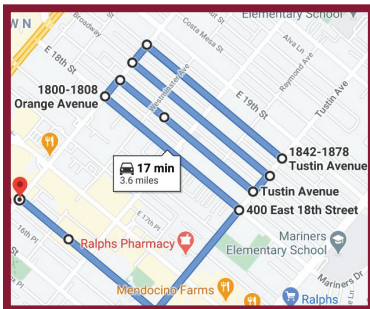

## observe from the curb

## Fire Station #3's Neighborhood Route

Saturday, October 9 beginning at 10:00-10:45 a.m.

All units are subject to emergency calls for service. If we miss your neighborhood due to an emergency call, please accept our apology.

### ROUTE BEGINS:

- ▶ 23rd Street to Santa Ana (4 minutes)
- ▶ Albert to Elden (4 minutes)
- ▶ South Elden to Cecil to Santa Ana (4 minutes)
- ▶ Santa Anna to Virginia to Elden (5 minutes)
- ▶ Elden to 22nd continue to Tustin (5 minutes)
- ▶ Tustin to 2st through Garden Lane By Kaiser elementary (3 minutes)
- ▶ Garden to 20th then across 20th to Orange (5 minutes)
- ▶ Orange to Costa Mesa Street to Tustin (5 minutes)
- ▶ Tustin to 19th across to Orange (5 minutes)
- ▶ Orange to Flower to Tustin (5 minutes)
- ▶ Tustin to Flower to Orange (5 minutes)
- ▶ Orange to Broadway to Tustin (5 minutes)
- ▶ Tustin to Magnolia to Orange (5 minutes)
- ▶ Orange to 18th to Tustin (5 minutes)
- ▶ Tustin to Ogle to Orange (5 minutes)
- ▶ Orange to 16th to Tustin (5 minutes)
- ▶ Tustin north to 17th to Pomona (10 minutes)
- ▶ Pomona to Hamilton (5 minutes)
- ▶ Hamilton to Wallace south to 18th (5 minutes)
- ▶ 18th to Park Ave. Route Ends