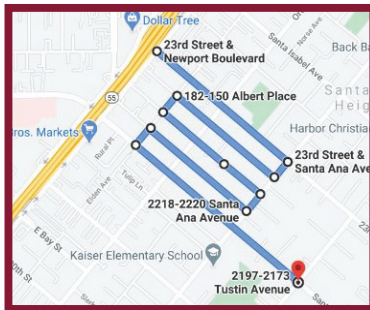

## observe from the curb

## Fire Station #3's Neighborhood Route

Saturday, October 9 beginning at 10:00-10:45 a.m.

All units are subject to emergency calls for service. If we miss your neighborhood due to an emergency call, please accept our apology.

### ROUTE BEGINS:

- ▶ 23rd Street to Santa Ana (4 minutes)
- ▶ Albert to Elden (4 minutes)
- ▶ South Elden to Cecil to Santa Ana (4 minutes)
- ▶ Santa Anna to Virginia to Elden (5 minutes)
- ▶ Elden to 22nd continue to Tustin (5 minutes)
- ▶ Tustin to 2st through Garden Lane By Kaiser elementary (3 minutes)
- ▶ Garden to 20th then across 20th to Orange (5 minutes)
- ▶ Orange to Costa Mesa Street to Tustin (5 minutes)
- ▶ Tustin to 19th across to Orange (5 minutes)
- ▶ Orange to Flower to Tustin (5 minutes)
- ▶ Tustin to Flower to Orange (5 minutes)
- ▶ Orange to Broadway to Tustin (5 minutes)
- ▶ Tustin to Magnolia to Orange (5 minutes)
- ▶ Orange to 18th to Tustin (5 minutes)
- ▶ Tustin to Ogle to Orange (5 minutes)
- ▶ Orange to 16th to Tustin (5 minutes)
- ▶ Tustin north to 17th to Pomona (10 minutes)
- ▶ Pomona to Hamilton (5 minutes)
- ▶ Hamilton to Wallace south to 18th (5 minutes)
- ▶ 18th to Park Ave. Route Ends