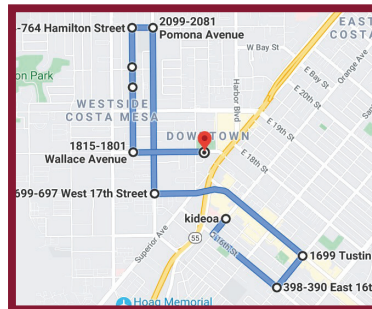

## observe from the curb

## Fire Station #3's Neighborhood Route

Saturday, October 9 beginning at 10:00-10:45 a.m.

All units are subject to emergency calls for service. If we miss your neighborhood due to an emergency call, please accept our apology.

### ROUTE BEGINS:

- ▶ 23rd Street to Santa Ana (4 minutes)
- ▶ Albert to Elden (4 minutes)
- ▶ South Elden to Cecil to Santa Ana (4 minutes)
- ▶ Santa Anna to Virginia to Elden (5 minutes)
- ▶ Elden to 22nd continue to Tustin (5 minutes)
- ▶ Tustin to 2st through Garden Lane By Kaiser elementary (3 minutes)
- ▶ Garden to 20th then across 20th to Orange (5 minutes)
- ▶ Orange to Costa Mesa Street to Tustin (5 minutes)
- ▶ Tustin to 19th across to Orange (5 minutes)
- ▶ Orange to Flower to Tustin (5 minutes)
- ▶ Tustin to Flower to Orange (5 minutes)
- ▶ Orange to Broadway to Tustin (5 minutes)
- ▶ Tustin to Magnolia to Orange (5 minutes)
- ▶ Orange to 18th to Tustin (5 minutes)
- ▶ Tustin to Ogle to Orange (5 minutes)
- ▶ Orange to 16th to Tustin (5 minutes)
- ▶ Tustin north to 17th to Pomona (10 minutes)
- ▶ Pomona to Hamilton (5 minutes)
- ▶ Hamilton to Wallace south to 18th (5 minutes)
- ▶ 18th to Park Ave. Route Ends